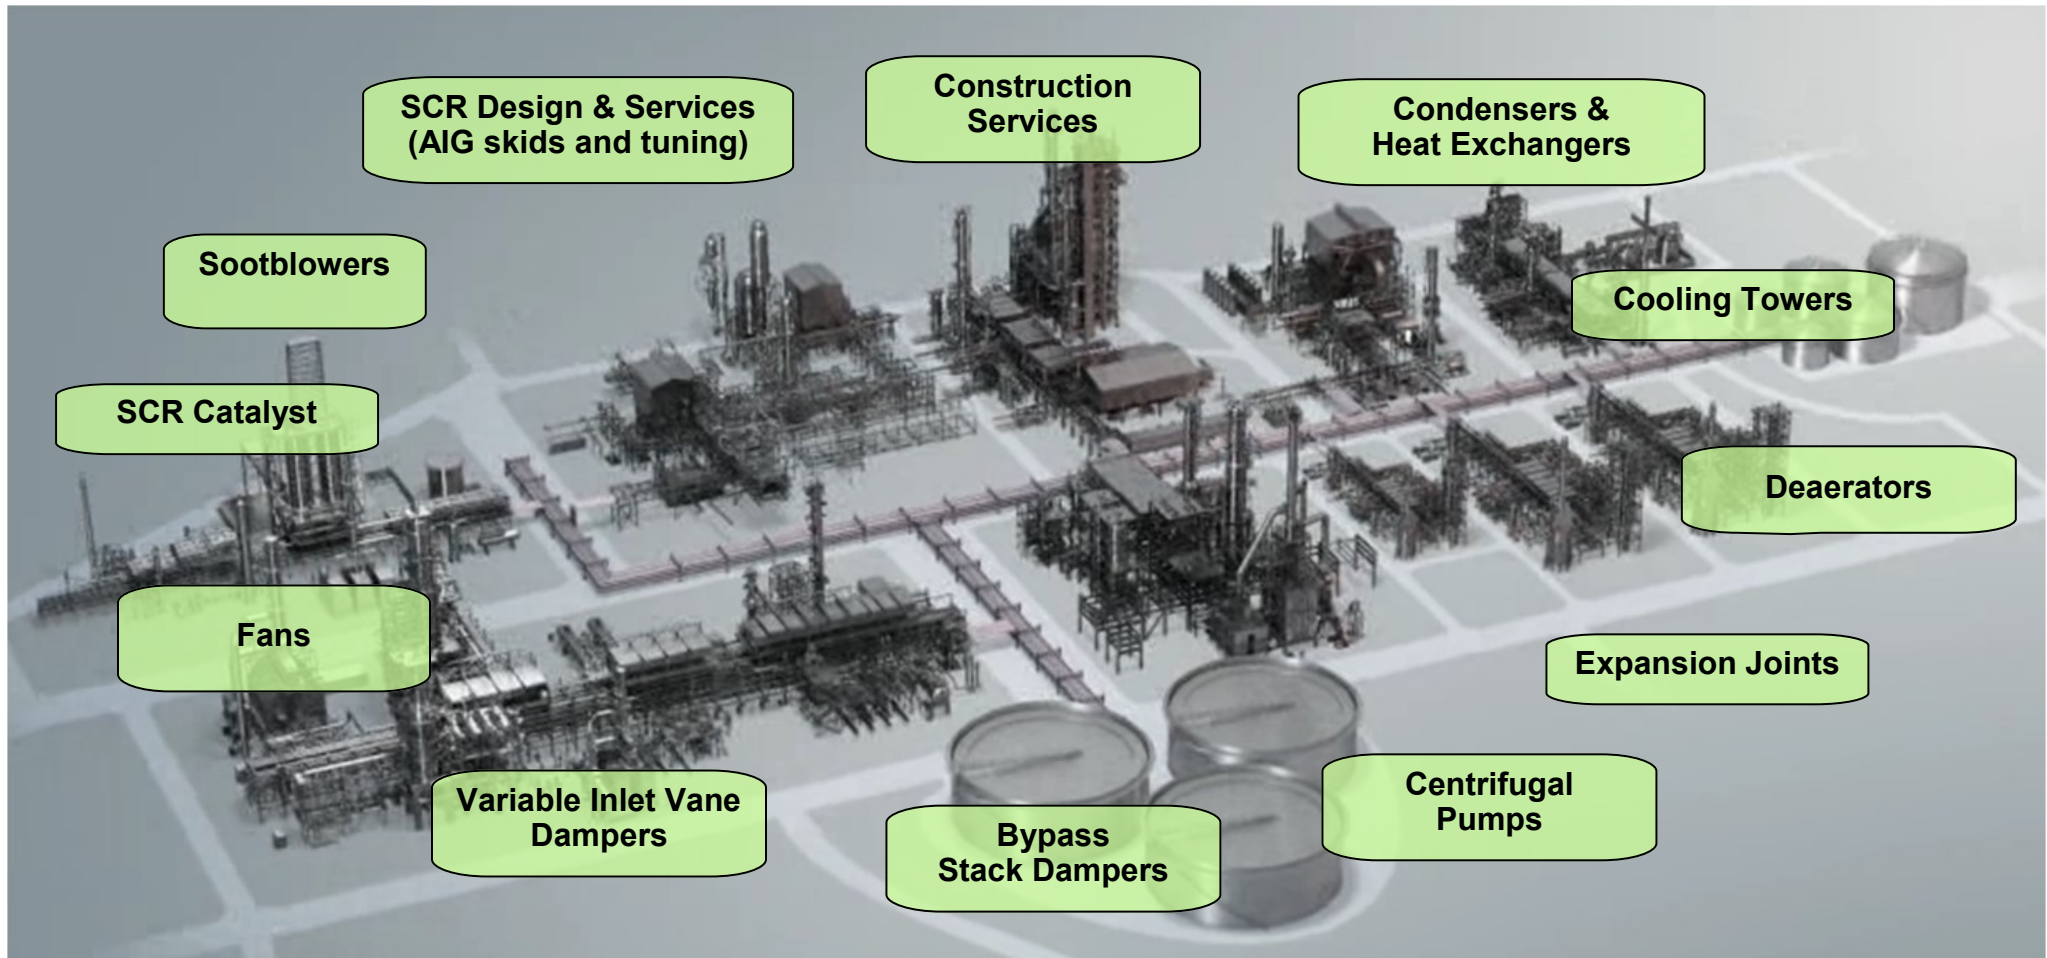

PartneRep, Inc.

A Professional Manufacturers' Representative Company with offices located in Texas, Arkansas, Oklahoma, and Louisiana.

Texas: 281-923-1778

Louisiana: 318-541-1206

West and Central Oklahoma: 832-851-9427

Eastern Oklahoma: 870-331-3575

Arkansas: 832-851-9427

inquiry@partnerep.com

www.PartneRep.com